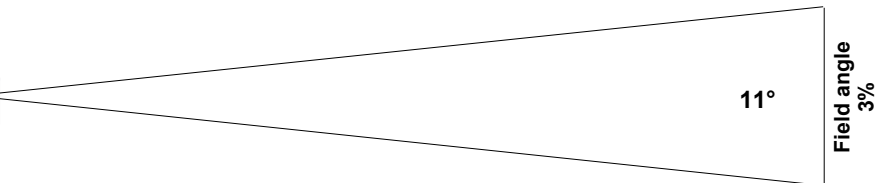

Admissible lamps	Power *	Lumen output*	Colour temperature*	Life*
ANSI: EGT	1 000 W	28 500 lm	3200K	250 h

(*) manufacturer's data

Optics

Characteristics

- **Type:** Zoom
- **Beam range:** 11° to 26°
- **Focal length:** 173 - 415 mm

Gel filter

- **Shape:** Square
- **Standard size:** 191x191 mm (7.5x7.5 in)

Gobo

- **Size:** A
- **Material:** Metal
Glass

Photometrics

with LIF: CP70 - ANSI: FVA/FVB source

• Optics @ 11°

Beam intensity
306 000 cd

Distance	10 m	15 m	20 m	25 m	30 m	35 m
Diameter	1.9 m	2.9 m	3.9 m	4.8 m	5.8 m	6.7 m
Illumination	3 100 lux	1 400 lux	770 lux	490 lux	350 lux	250 lux
Distance	35 ft	50 ft	65 ft	80 ft	100 ft	115 ft
Diameter	6.7 ft	9.6 ft	12.5 ft	15.4 ft	19.3 ft	22.1 ft
Illumination	250 fc	130 fc	75 fc	48 fc	31 fc	24 fc

• Optics @ 26°

Beam intensity
72 000 cd

Distance	10 m	15 m	20 m	25 m	30 m	35 m
Diameter	4.6 m	6.9 m	9.2 m	11.5 m	13.9 m	16.2 m
Illumination	730 lux	330 lux	190 lux	120 lux	85 lux	60 lux
Distance	35 ft	50 ft	65 ft	80 ft	100 ft	115 ft
Diameter	16.2 ft	23.1 ft	30 ft	36.9 ft	46.2 ft	53.1 ft
Illumination	60 fc	29 fc	18 fc	12 fc	8 fc	6 fc