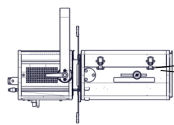

Gel filter

- **Shape:** Square
- **Standard size:** 191x191 mm (7.5x7.5 in)

Gobo

- **Size:** A
- **Material:** Metal
Glass

Photometrics

with LIF: CP70 - ANSI: FVA/FVB source

• Optics @ 11°

Beam intensity
306 000 cd

Distance	10 m	15 m	20 m	25 m	30 m	35 m
Diameter	1.9 m	2.9 m	3.9 m	4.8 m	5.8 m	6.7 m
Illumination	3 100 lux	1 400 lux	770 lux	490 lux	350 lux	250 lux
Distance	35 ft	50 ft	65 ft	80 ft	100 ft	115 ft
Diameter	6.7 ft	9.6 ft	12.5 ft	15.4 ft	19.3 ft	22.1 ft
Illumination	250 fc	130 fc	75 fc	48 fc	31 fc	24 fc