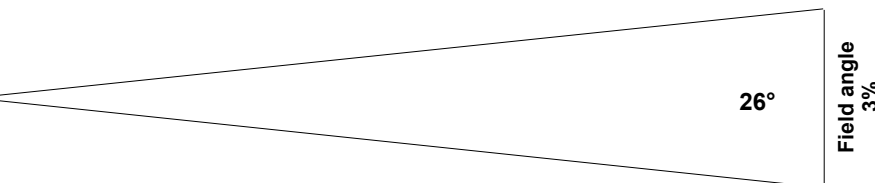

• Optics @ 26°

Beam intensity
72 000 cd

Distance	10 m	15 m	20 m	25 m	30 m	35 m
Diameter	4.6 m	6.9 m	9.2 m	11.5 m	13.9 m	16.2 m
Illumination	730 lux	330 lux	190 lux	120 lux	85 lux	60 lux
Distance	35 ft	50 ft	65 ft	80 ft	100 ft	115 ft
Diameter	16.2 ft	23.1 ft	30 ft	36.9 ft	46.2 ft	53.1 ft
Illumination	60 fc	29 fc	18 fc	12 fc	8 fc	6 fc