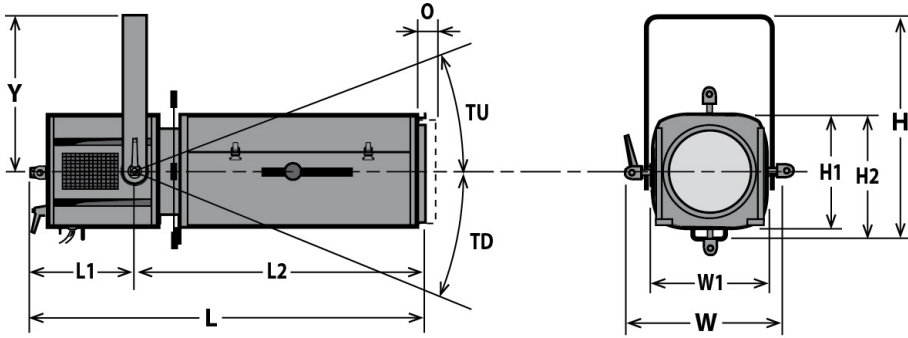

Gel filter

- **Shape:** Square
- **Standard size:** 191x191 mm (7.5x7.5 in)

Gobo

- **Size:** A
- **Material:** Metal
Glass

Photometrics

with LIF: CP70 - ANSI: FVA/FVB source

• Optics @ 11°

Beam intensity
306 000 cd

Distance	10 m	15 m	20 m	25 m	30 m	35 m
Diameter	1.9 m	2.9 m	3.9 m	4.8 m	5.8 m	6.7 m
Illumination	3 100 lux	1 400 lux	770 lux	490 lux	350 lux	250 lux
Distance	35 ft	50 ft	65 ft	80 ft	100 ft	115 ft
Diameter	6.7 ft	9.6 ft	12.5 ft	15.4 ft	19.3 ft	22.1 ft
Illumination	250 fc	130 fc	75 fc	48 fc	31 fc	24 fc

• Optics @ 26°

Beam intensity
72 000 cd

Distance	10 m	15 m	20 m	25 m	30 m	35 m
Diameter	4.6 m	6.9 m	9.2 m	11.5 m	13.9 m	16.2 m
Illumination	730 lux	330 lux	190 lux	120 lux	85 lux	60 lux
Distance	35 ft	50 ft	65 ft	80 ft	100 ft	115 ft
Diameter	16.2 ft	23.1 ft	30 ft	36.9 ft	46.2 ft	53.1 ft
Illumination	60 fc	29 fc	18 fc	12 fc	8 fc	6 fc

Dimensions and weight

Weight: 13 kg (28.6 lbs)

Height	Length	Width	Yoke	Tilt	Option
H= 415 mm (16.3 in)	L= 785 mm (30.9 in)	W= 330 mm (13 in)	Y= 280 mm (11 in)	TU= TBD°	O= 25 mm (1 in)
H1= 208 mm (8.2 in)	L1= 250 mm (9.8 in)	W1= 208 mm (8.2 in)		TD= TBD°	
H2= 240 mm (9.4 in)	L2= 535 mm (21.1 in)				