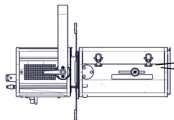

• Optics @ 26°

Beam intensity
72 000 cd

Distance	10 m	15 m	20 m	25 m	30 m	35 m
Diameter	4.6 m	6.9 m	9.2 m	11.5 m	13.9 m	16.2 m
Illumination	730 lux	330 lux	190 lux	120 lux	85 lux	60 lux
Distance	35 ft	50 ft	65 ft	80 ft	100 ft	115 ft
Diameter	16.2 ft	23.1 ft	30 ft	36.9 ft	46.2 ft	53.1 ft
Illumination	60 fc	29 fc	18 fc	12 fc	8 fc	6 fc