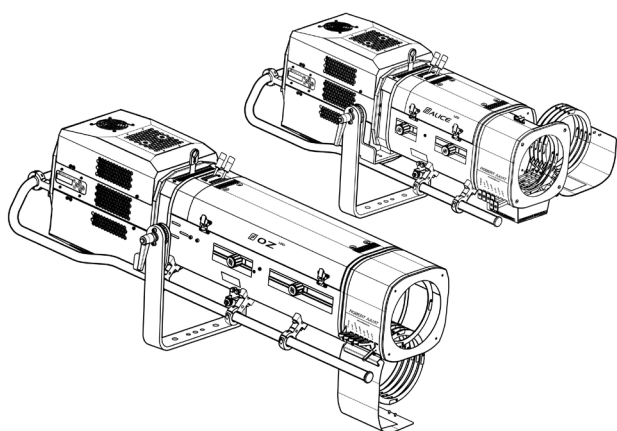

ALICE & OZ

Manual

LED FOLLOWSPOTS

OZ 1169TC / ALICE 1469TC (TOP CONTROL)

OZ 1169 / ALICE 1469

600 W LED

Angles	Controls	Model	
		Standard / CE	North American
7 – 14,5°	On top	1169TC (v3)	1169CTC (v3)
13 – 24°	On top	1469TC (v3)	1469CTC (v3)

Angles	Controls	Model	
		Standard / CE	North American
7 – 14,5°	On the side	1169 (v3)	1169C (v3)
13 – 24°	On the side	1469 (v3)	1469C (v3)

Product version: V3

Software: FIRMWARE V5.0x

AVAILABLE SOON

ROBERT JULIAT