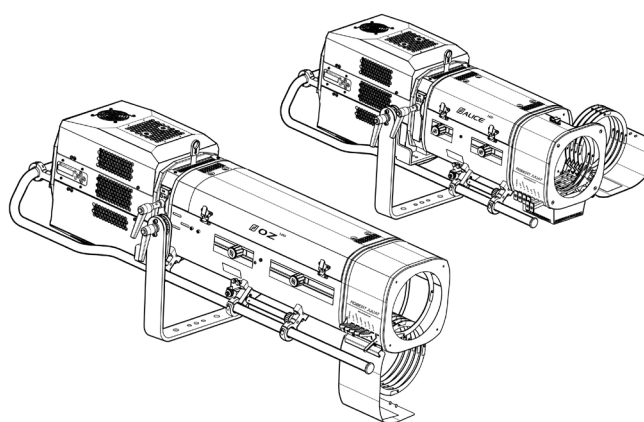

ALICE & OZ

Manual

LED FOLLOWSPOTS

OZ 1169TC / ALICE 1469TC (TOP CONTROL)

OZ 1169 / ALICE 1469

600 W LED

Angles	Controls	Model	
		Standard / CE	North American
7 – 14,5°	On top	1169TC (v3)	1169CTC (v3)
13 – 24°	On top	1469TC (v3)	1469CTC (v3)

Angles	Controls	Model	
		Standard / CE	North American
7 – 14,5°	On the side	1169 (v3)	1169C (v3)
13 – 24°	On the side	1469 (v3)	1469C (v3)

Product version: V3

Software: FIRMWARE V5.0x

AVAILABLE SOON

ROBERT JULIAT