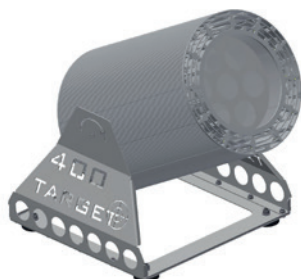

### SUNBEAM 50/100 FC:

- RGB full-colour mixing system
- 10/20 single cluster controllable
- Full HDTV compatible / flicker-free
- Innovative QuickRig mounting system
- Protection class IP65
- Available as 50 cm or 100 cm model

### SUNBEAM 50/100 4C ZOOM:

- RGBW full-colour mixing system
- Electronic zoom without moving parts
- Independent control of up to 4 zones
- 16bit / total stepless dimming
- Integrated glare shield
- Full HDTV compatible / flicker-free
- Innovative QuickRig mounting system
- Protection class IP65
- Available as 50 cm or 100 cm model

### SUNBEAM 50/100 TwoWhite:

- White tunable 2700-10000 Kelvin LEDs
- CRI=94[74] WW[CW]
- Independent control of up to 4 zones
- 16bit / total stepless dimming
- Full HDTV compatible / flicker-free
- Innovative QuickRig mounting system
- Protection class IP65
- Available as 50 cm or 100 cm model

## TARGET:

- LED outdoor spot with 2,5 degree optical angle (LED Cannon)
- Sharp projection, no wash effect
- 400 W LED power
- Innovative convection cooling system up to 50 degree ambient temperature
- Protection class IP65
- For long throw applications up to some hundreds of meters